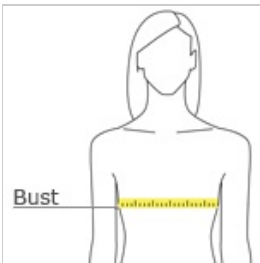

Ladies Mini Stripe Full-Zip Hoodie DM490

The mini stripe adds maximum impact in this layerable hoodie.

- 8.3-ounce, 70/30 cotton/poly yarn dye fleece

front

back

HOW TO MEASURE

BUST

With arms down at sides, measure around the upper body, under arms and around the fullest part of the bust.

SIZE CHART

	XS	S	M	L	XL	XXL	3XL	4XL
Size	0/2	4/6	8/10	12/14	16/18	20/22	22/24	24/26
Bust	32-34	35-36	37-38	39-41	42-44	45-47	48-50	51-53

COLOR INFORMATION

Black/Charcoal
PMS PATTERNED

Light Grey/White
PMS PATTERNED